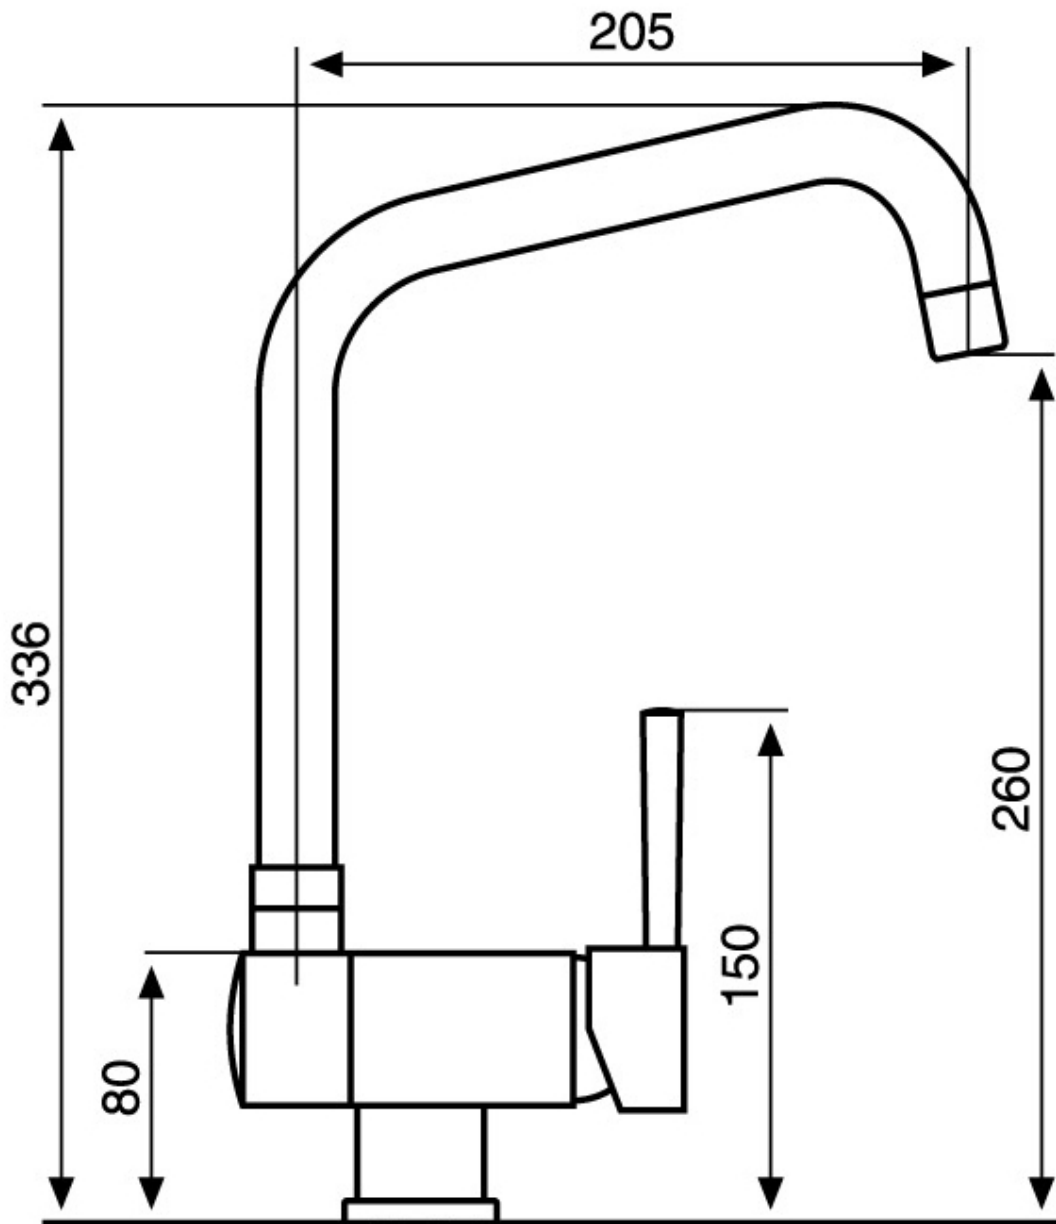

TECHNICAL DATA